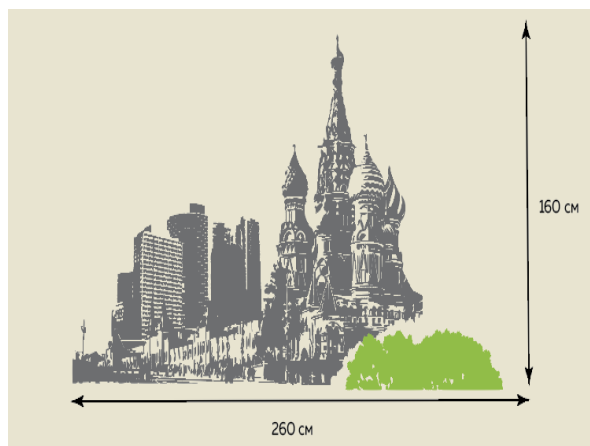

15

4500 руб

16

4500 руб

17

2000 руб