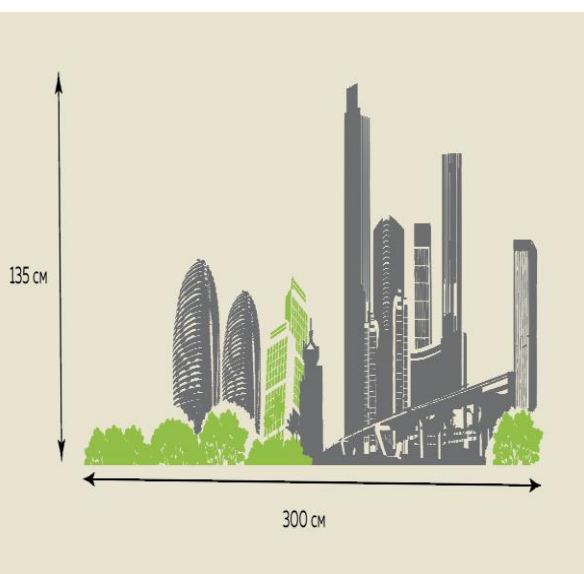

11

3000 руб

12

3000 руб

13

1500 руб

14

5000 руб