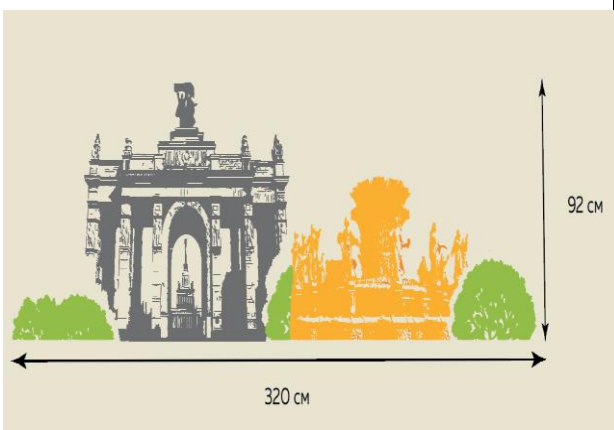

15

4500 руб

16

4500 руб

17

2000 руб