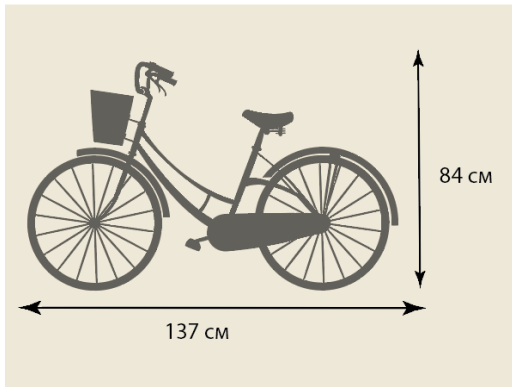

8

2000 руб

9

1800 руб

10

2000 руб