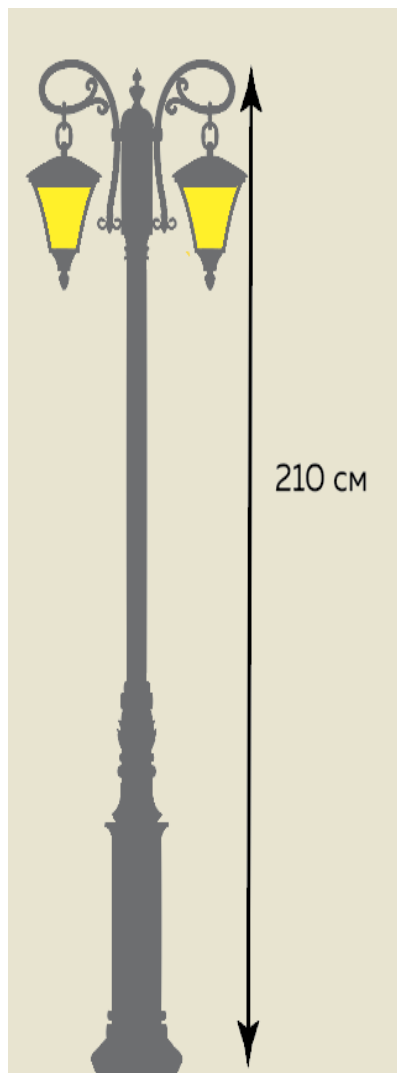

15

4500 руб

16

4500 руб

17

2000 руб