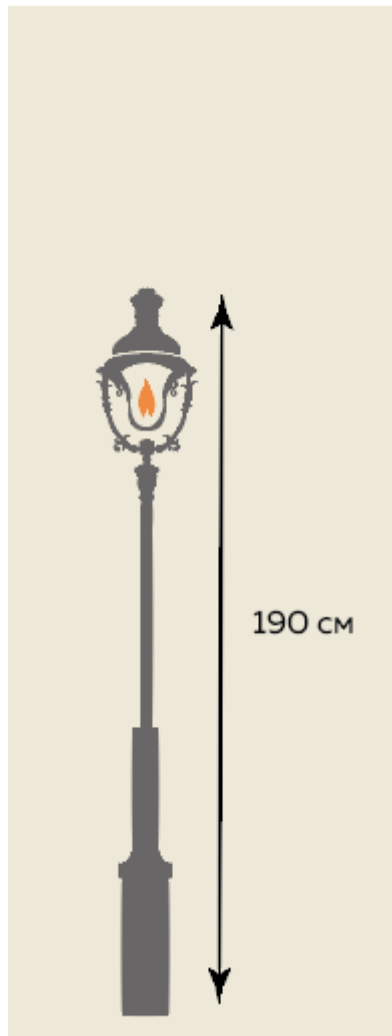

8

2000 руб

9

1800 руб

10

2000 руб