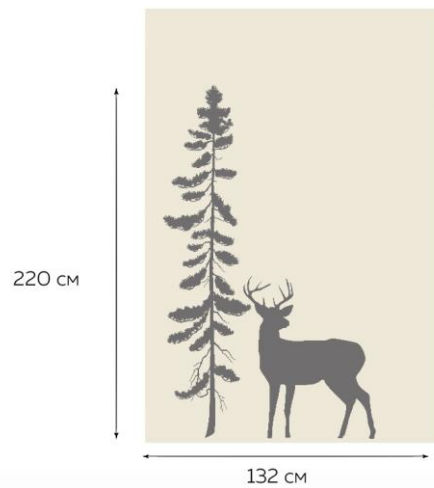

8

2000 руб

9

1800 руб

10

2000 руб