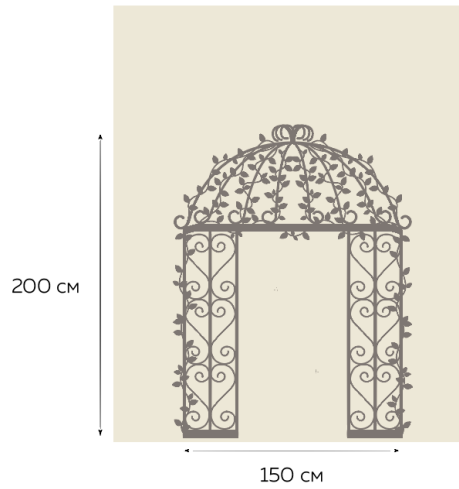

11

3000 руб

12

3000 руб

13

1500 руб

14

5000 руб