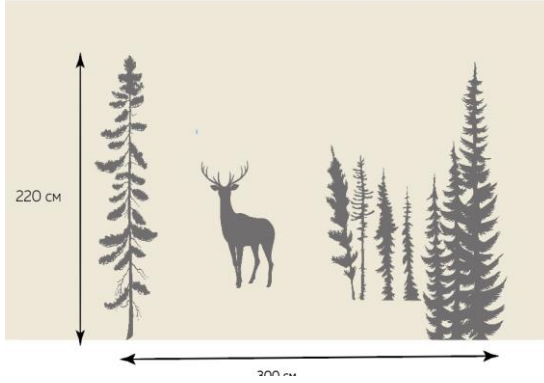

5

5000 руб

6

5000 руб

7

2000 руб