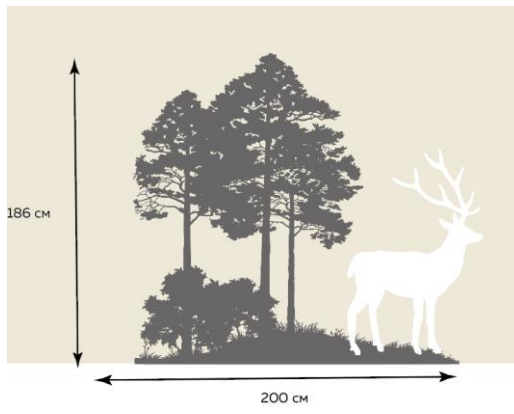

5

5000 руб

6

5000 руб

7

2000 руб