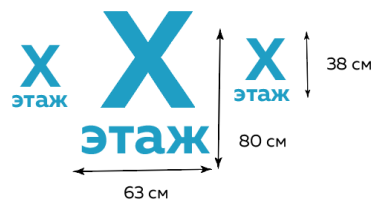

11

3000 руб

12

3000 руб

13

1500 руб

14

5000 руб