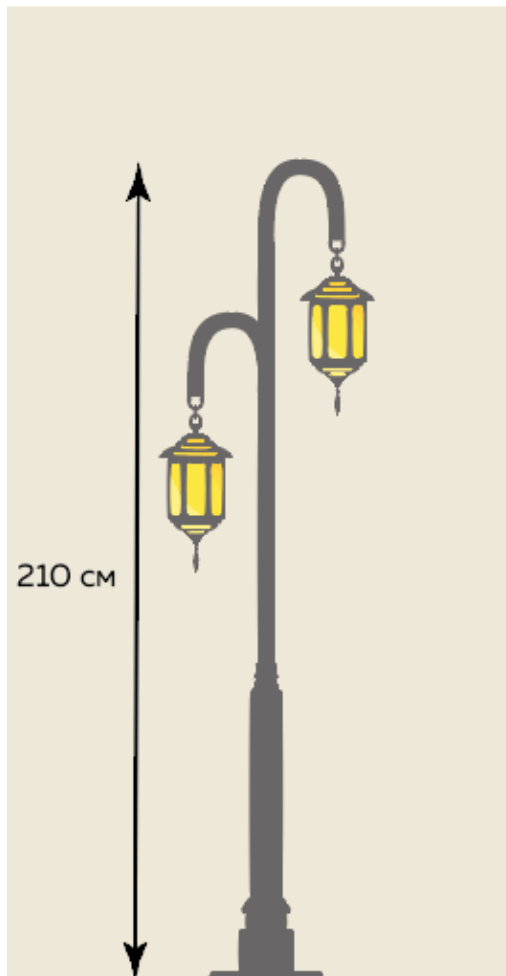

5

5000 руб

6

5000 руб

7

2000 руб